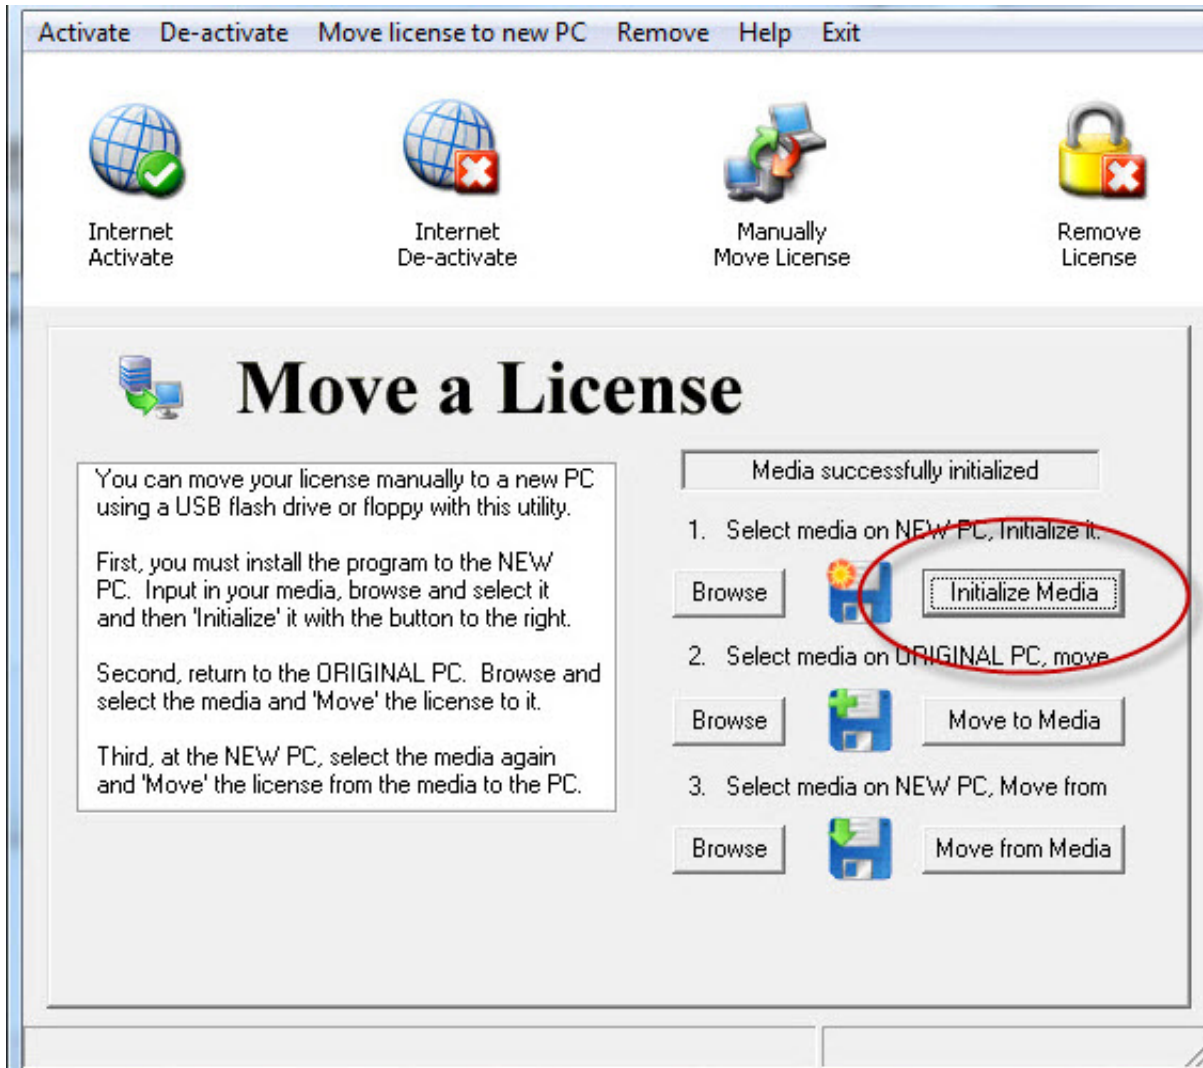

[Zebra Designer Pro Serial Number 15](#)